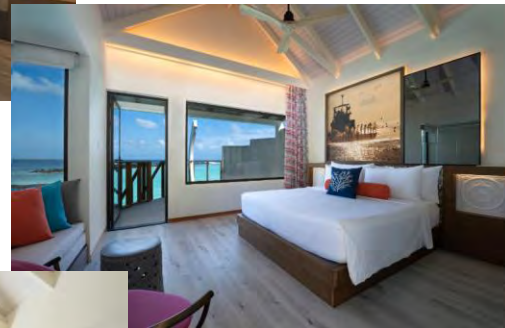

Water Villa