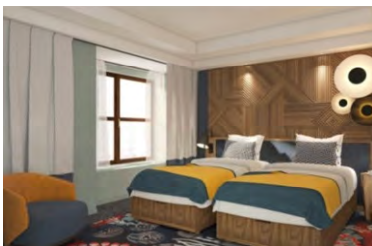

Club Med Tomamu, HOKKAIDO

SUMMER PROMOTION

Package price per person per night in Malaysia Ringgit (MYR):

Booking period:
03 December 2018 – 08 January 2019

S5, Master Family Suite – Mountain View, (5A) (ADULT)

Month/Date	1	2	3	4	5	6	7	8	9	10	11	12	13	14	15	16	17	18	19	20	21	22	23	24	25	26	27	28	29	30	31
Jun-19	1166	1166	1166	1166	1166	1166	1166	1166	1166	1166	1166	1166	1166	1166	1166	1166	1166	1166	1166	1166	1166	1166	1166	1166	1166	1166	1166	1166	1202	1202	
Jul-19	1202	1202	1202	1202	1202	1202	1202	1202	1202	1202	1202	1202	1202	1202	1202	1202	1202	1202	1202	1202	1202	1202	1202	1202	1202	1202	1202	1202	1202	1202	1202
Aug-19	1618	1618	1618	1618	1618	1618	1618	1618	1618	1618	1785	1785	1785	1785	1785	1785	1785	1618	1618	1618	1618	1618	1618	1618	1618	1618	1618	1618	1618	1618	1618
Sep-19	1166	1166	1166	1166	1166	1166	1166	1166	1166	1166	1166	1166	1166	1166	1166	1166	1166	1166	1166	1166	1166	1166	1166	1166	1166	1166	1166	1166	1166	1166	
Oct-19	1166	1166	1166	1166	1166																										

3 ROOM CATEGORIES:

SUPERIOR ROOM

- Size: 38 sqm
- Max occupancy: 2 adults