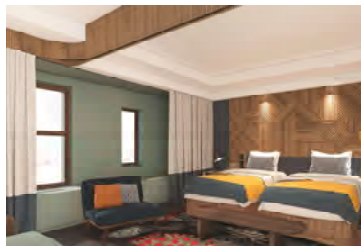

DELUXE ROOM

- Size: 38 sqm
- Max occupancy: 3
  (2 adults + 1 child under 12 yo)
- Mountain view