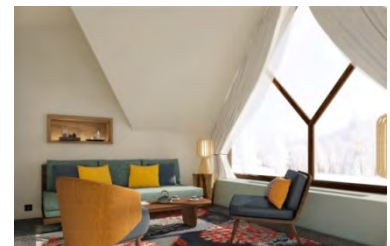

**3 ROOM CATEGORIES:**

**SUPERIOR ROOM**

- Size: 38 sqm
- Max occupancy: 2 adults

**DELUXE ROOM**

- Size: 38 sqm
- Max occupancy: 3  
(2 adults + 1 child under 12 yo)
- Mountain view

**SUITE**

- Size: 72 sqm
- Max occupancy: 6  
(5 adults + 1 child under 12 yo)
- Mountain view