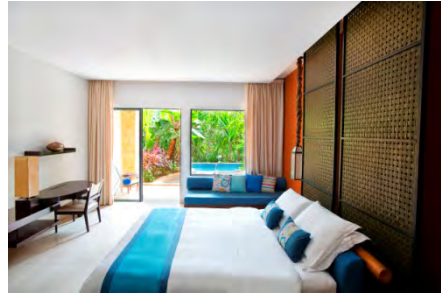

2 ROOM CATEGORIES:

DELUXE ROOM

- Size: 32 sqm including balcony (indoor: 25sqm)
- Max occupancy: 3 (2 adults + 1 child under 12 yo)
- Sea / Garden view

DELUXE ROOM with Lagoon Pool

- Size: 46 sqm (indoor: 37 sqm)
- Max occupancy: 2 adults
- Lagoon Pool view