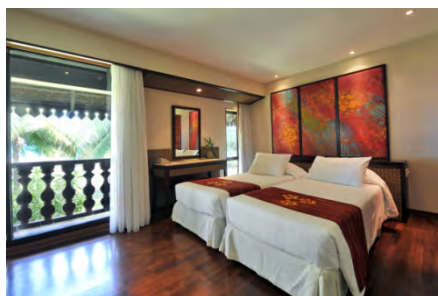

3 ROOM CATEGORIES:

CLUB ROOM

- Size: 21 sqm (indoor: 21sqm)
- Max occupancy: 3 (2 adults + 1 child under 12 yo)
- Garden view

SEASIDE CLUB ROOM

- Size: 21 sqm (indoor: 21sqm)
- Max occupancy: 2 adults
- Sea view