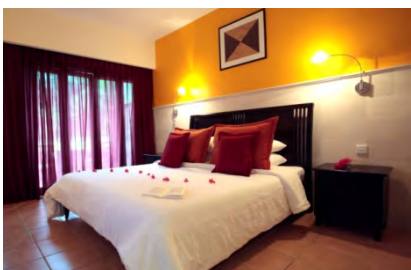

3 ROOM CATEGORIES:

CLUB ROOM with Balcony

- Size: 38 sqm including balcony (indoor: 34sqm)
- Max occupancy: 3 (2 adults + 1 child under 12 yo)
- No. of room for guest with reduced mobility: 1
- Garden view

OCEANVIEW CLUB ROOM with Balcony

- Size: 38 sqm including balcony (indoor: 34sqm)
- Max occupancy: 3 (2 adults + 1 child under 12 yo)
- No. of room for guest with reduced mobility: 1
- Sea view